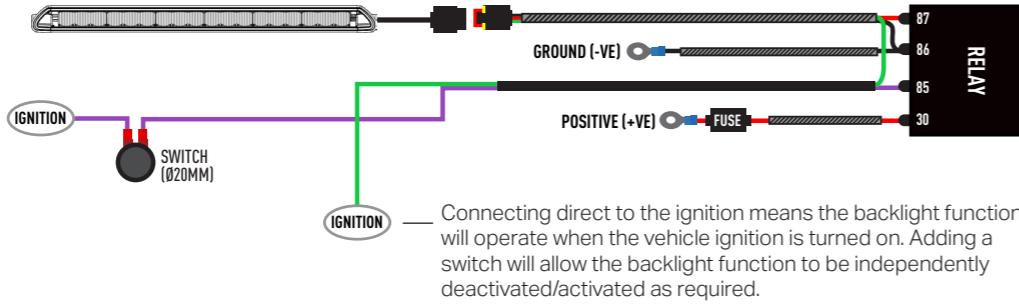

ELECTRICAL CONNECTION

LINEAR-18 ELITE (WITH DRL)

Customer's have the option to connect to a positive battery or ignition feed. Connecting to the ignition feed, the light will only operate with the ignition turned on.

LINEAR-18 ELITE I-LBA

Customer's have the option to connect to a positive battery or ignition feed. Connecting to the ignition feed, the high beam function will only operate with the ignition turned on.

LINEAR-18 ELITE+

Please see the lamp instructions for mode select point.

Customer's have the option to connect to a positive battery or ignition feed. Connecting to the ignition feed, the light will only operate with the ignition turned on.