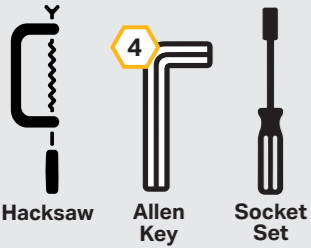

+1 520 468 2633

sales@triple-r-lights.com

Triple-R Lights LLC, 5150 W. Phelps Rd,
51 Bells Business Park, Suites 1-2, Glendale,
Arizona, 85306, USA

UK BUILT | US DRIVEN /TRIPLERLIGHTS

WHAT'S INCLUDED

- 2x Grille Mounting Brackets
- 2x Cover Pieces
- Anti-Theft Fasteners & Key
- Fitting Instructions

Additionally - Kit Includes:

- 1x Linear-18 LED Lightbar
- 1x One-Lamp Wiring Kit

TOOLS REQUIRED

TORQUE VALUES

The code is written on the inside of each bracket.

INSTALLATION PROCESS - The grille will need to be removed from the vehicle (Steps 1 - 4). For a comprehensive grille removal guide, please see vehicle manufacturer's guide.