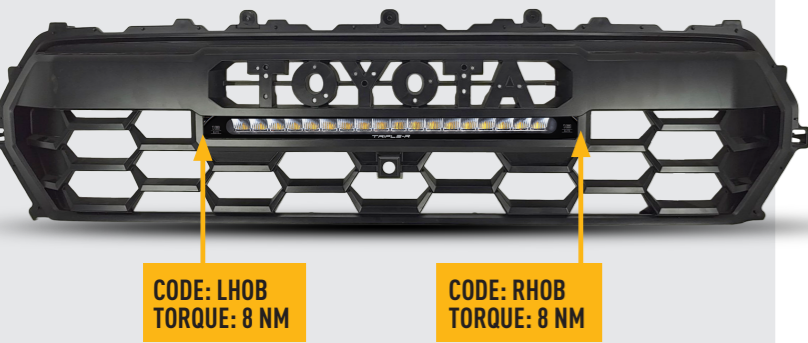

Additionally - Kit Includes:

- 1x Linear-18 LED Lightbar
- 1x One-Lamp Wiring Kit

TOOLS REQUIRED

TORQUE VALUES

The code is written on the inside of each bracket.

INSTALLATION PROCESS - The grille will need to be removed from the vehicle (Steps 1 - 4). For a comprehensive grille removal guide, please see vehicle manufacturer's guide.