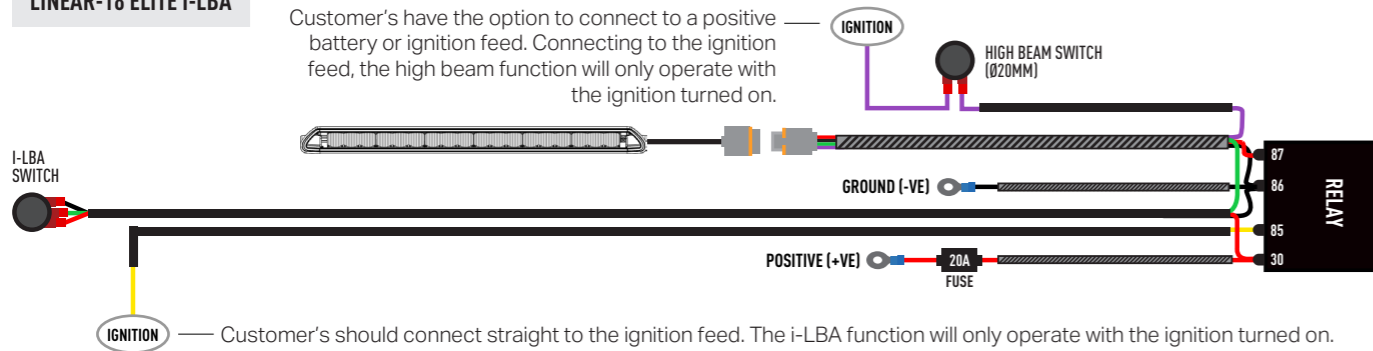

ELECTRICAL CONNECTION

LINEAR-18 ELITE (WITH DRL)

Customer's have the option to connect to a positive battery or ignition feed. Connecting to the ignition feed, the light will only operate with the ignition turned on.

LINEAR-18 ELITE I-LBA

Customer's have the option to connect to a positive battery or ignition feed. Connecting to the ignition feed, the high beam function will only operate with the ignition turned on.

LINEAR-18 ELITE+

Please see the lamp instructions for mode select point.

Customer's have the option to connect to a positive battery or ignition feed. Connecting to the ignition feed, the light will only operate with the ignition turned on.

Additionally - Kit Includes:

- 1x Linear-18 LED Lightbar
- 1x One-Lamp Wiring Kit

TOOLS REQUIRED

TORQUE VALUES

The code is written on the inside of each bracket.

INSTALLATION PROCESS - The grille will need to be removed from the vehicle (Steps 1 - 4). For a comprehensive grille removal guide, please see vehicle manufacturer's guide.