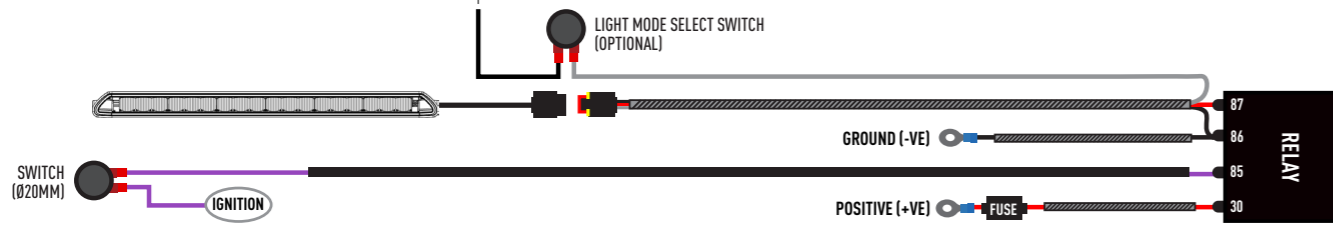

ELECTRICAL CONNECTION

LINEAR-18 ELITE (WITH DRL)

Customer's have the option to connect to a positive battery or ignition feed. Connecting to the ignition feed, the light will only operate with the ignition turned on.

LINEAR-18 ELITE I-LBA

Customer's have the option to connect to a positive battery or ignition feed. Connecting to the ignition feed, the high beam function will only operate with the ignition turned on.

LINEAR-18 ELITE+

Please see the lamp instructions for mode select point.

Customer's have the option to connect to a positive battery or ignition feed. Connecting to the ignition feed, the light will only operate with the ignition turned on.

Additionally - Kit Includes:

- 1x Linear-18 LED Lightbar
- 1x One-Lamp Wiring Kit

TOOLS REQUIRED

TORQUE VALUES

The code is written on the inside of each bracket.

INSTALLATION PROCESS - The grille will need to be removed from the vehicle (Steps 1 - 4). For a comprehensive grille removal guide, please see vehicle manufacturer's guide.