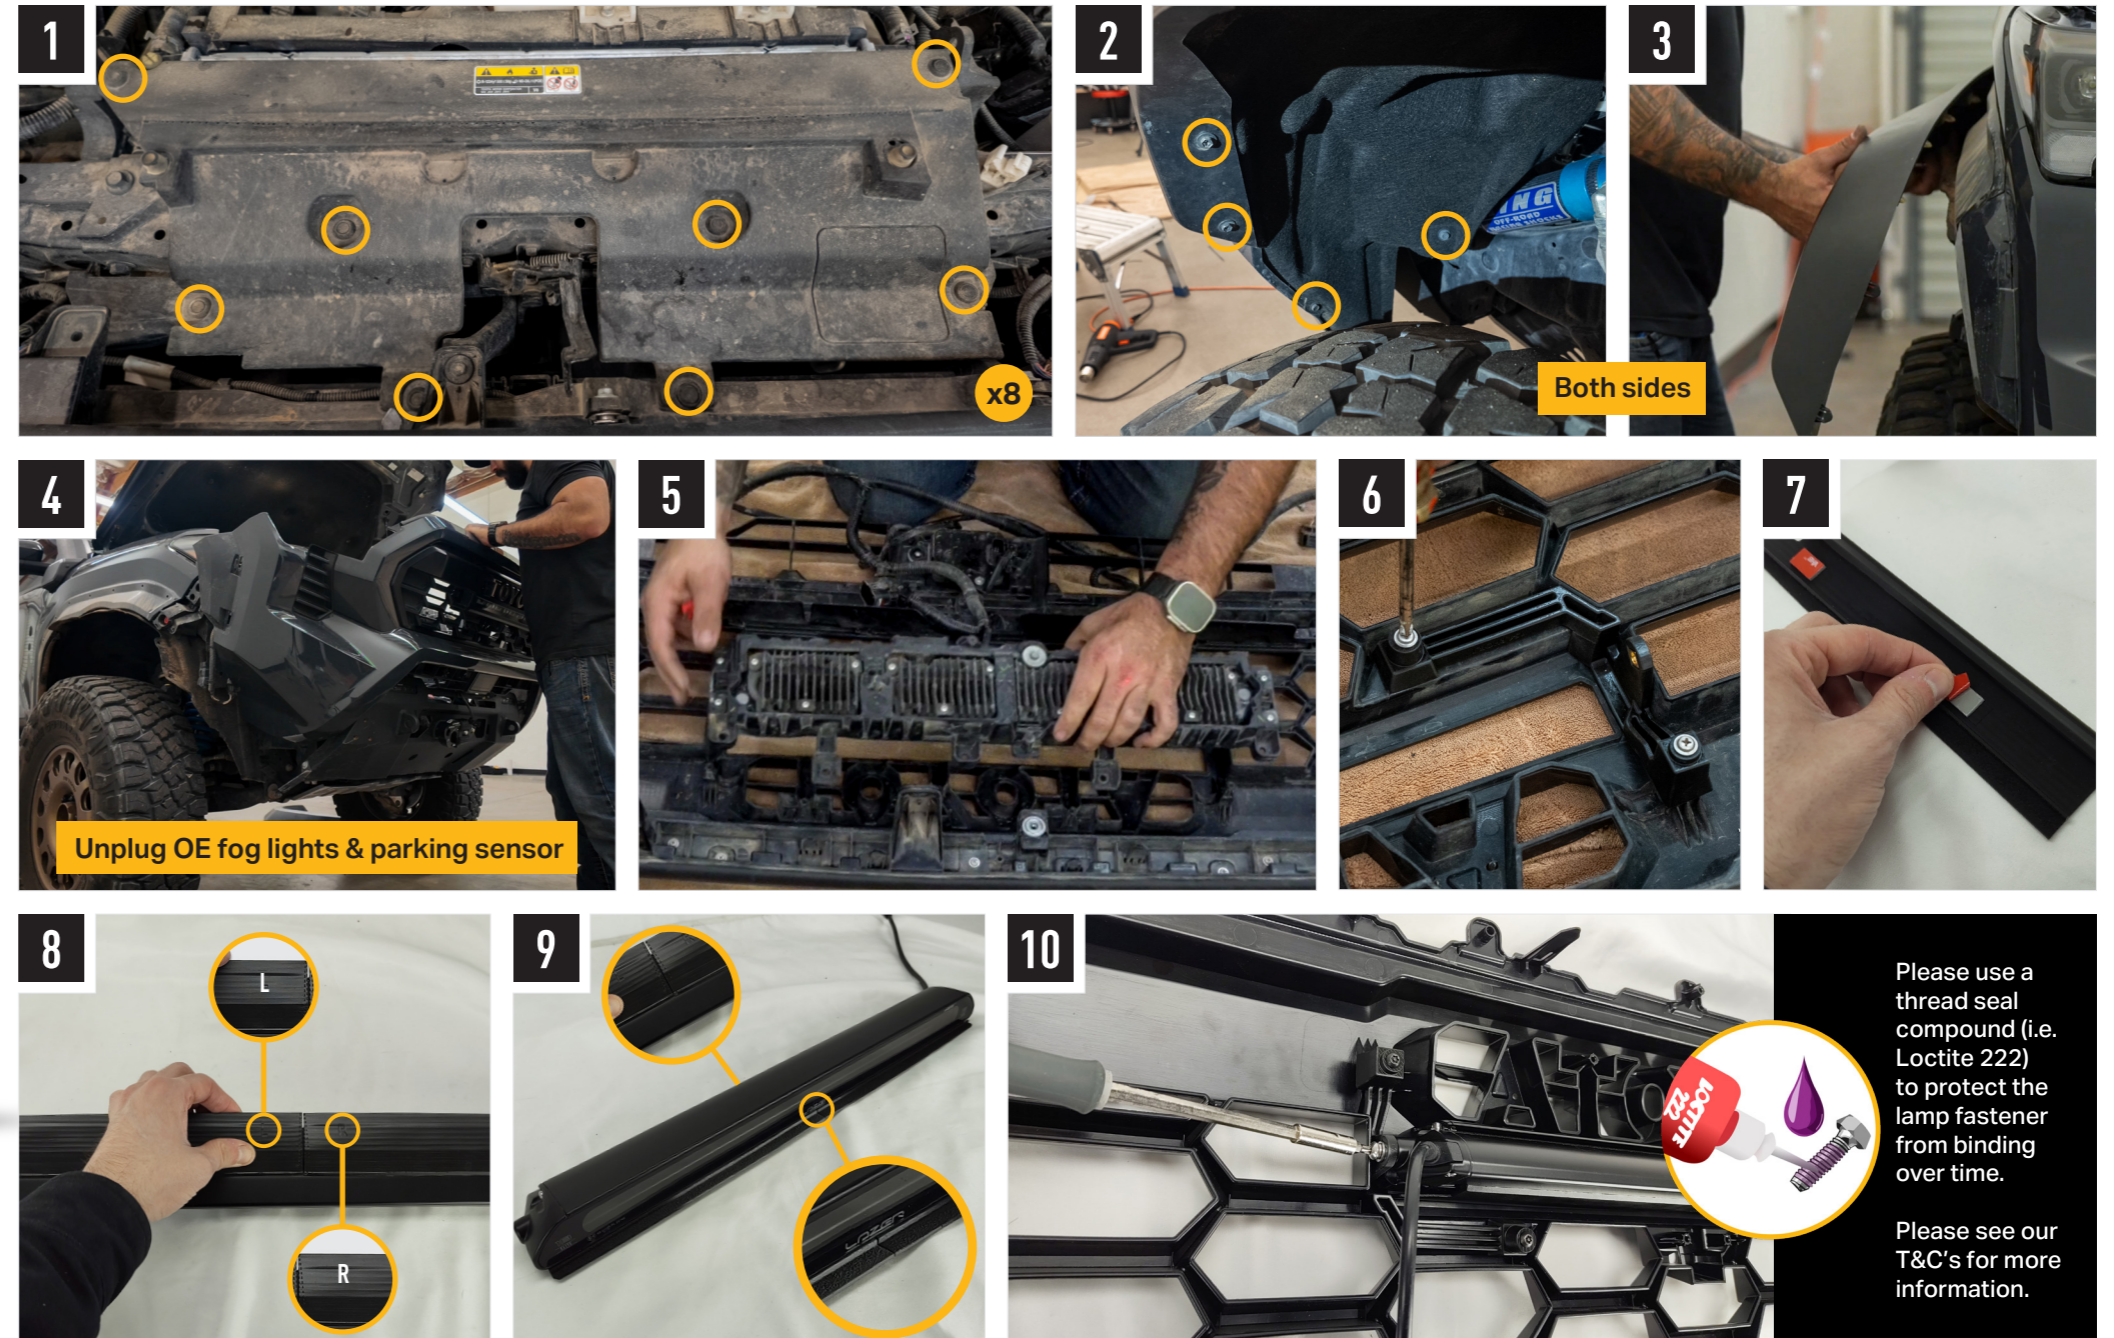

Additionally - Kit Includes:

- 1x Linear-18 LED Lightbar
- 1x One-Lamp Wiring Kit

TOOLS REQUIRED

TORQUE VALUES

The code is written on the inside of each bracket.

INSTALLATION PROCESS - The grille will need to be removed from the vehicle (Steps 1 - 4). For a comprehensive grille removal guide, please see vehicle manufacturer's guide.